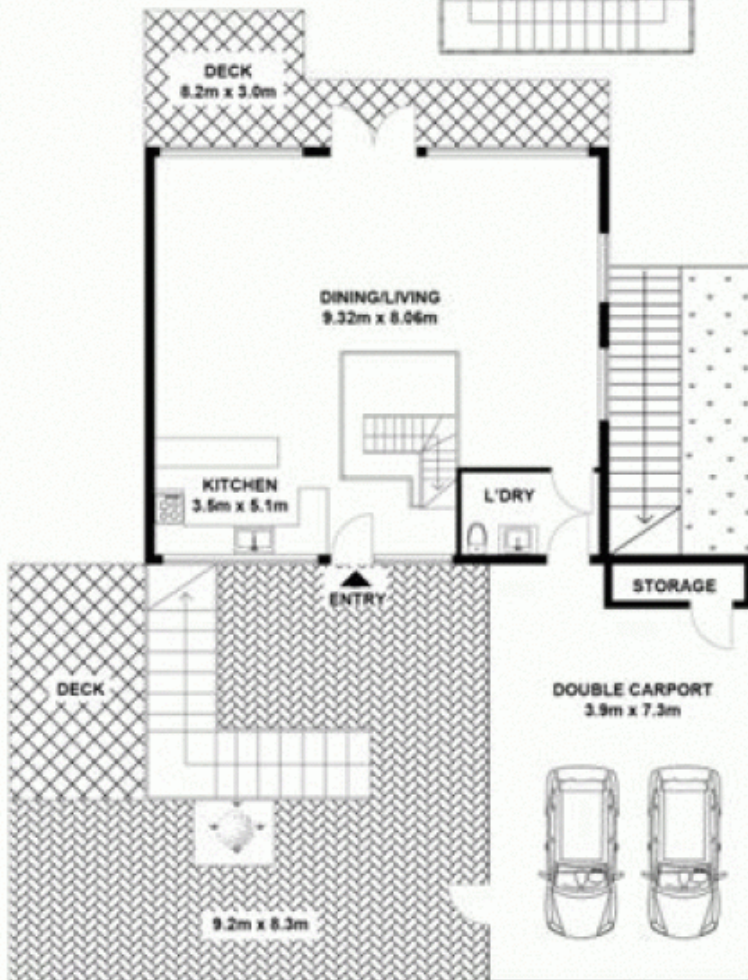

95 Ryan Place BEACON HILL NSW

4 2 2

SOLD!! Defined by its generous proportions, with the emphasis on open plan and large full length balconies. This two storey brick veneer family home consists of four bedrooms and is positioned in a quiet leafy setting.

Land Size : 592 sqm
View : <https://www.skylinerealestate.com.au/sale/nsw/northern-beaches/beacon-hill/residential/house/5823798>

- " Good size bedrooms (master with ensuite)
 - " Open plan kitchen, Spacious living areas with air-conditioner
 - " Two modern bathrooms (one with spa bath)
 - " Large balconies and tiled entertaining areas
- Great back yard for kids to explore and double car accommodation with auto door
- CLICK ON THE VIRTUAL TOUR ICON FOR AN ON LINE TOUR AND INTERACTIVE FLOOR PLAN