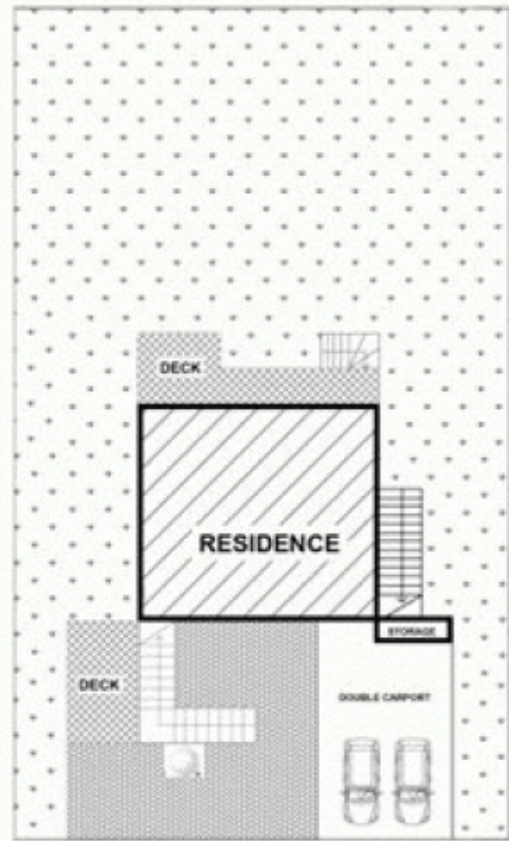

95 Ryan Place BEACON HILL NSW

4 2 2

SOLD!! Defined by its generous proportions, with the emphasis on open plan and large full length balconies. This two storey brick veneer family home consists of four bedrooms and is positioned in a quiet leafy setting.

Land Size : 592 sqm
View : <https://www.skylinerealestate.com.au/sale/nsw/northern-beaches/beacon-hill/residential/house/5823798>

- " Good size bedrooms (master with ensuite)
 - " Open plan kitchen, Spacious living areas with air-conditioner
 - " Two modern bathrooms (one with spa bath)
 - " Large balconies and tiled entertaining areas
- Great back yard for kids to explore and double car accommodation with auto door
- CLICK ON THE VIRTUAL TOUR ICON FOR AN ON LINE TOUR AND INTERACTIVE FLOOR PLAN