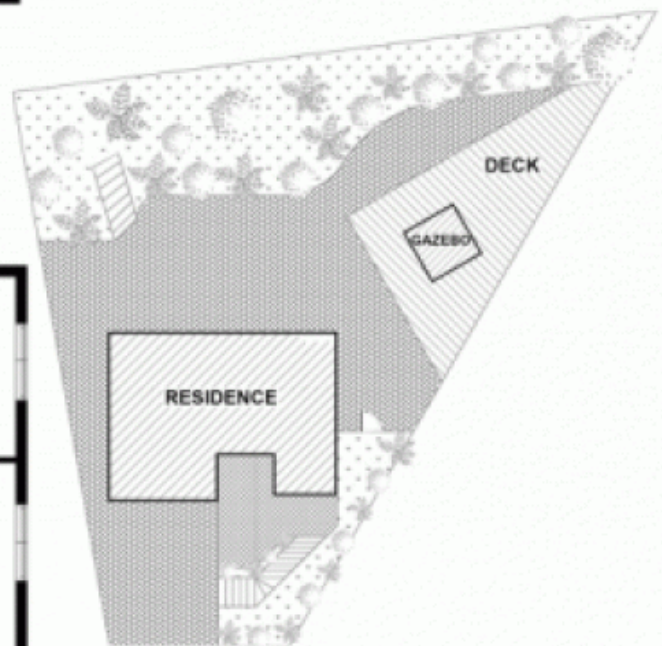

**8 Flitton Valley Close FRENCHS FOREST NSW**

5 2 2

Privately positioned and bathed in sunshine, this spacious family home is located in a lovely Cul-de-sac in a Natural leafy setting.

- Separate lounge, dining and family rooms
- Multiple indoor/outdoor entertaining areas
- Stunning gourmet kitchen with ample bench space and meals area
- Five bedrooms all with built-ins, ensuite, 3 wc's
- Ducted air-con upstairs, Double Garage, sunny level rear yard
- Fantastic home for the growing family

**GROUND FLOOR**

**SITE PLAN**