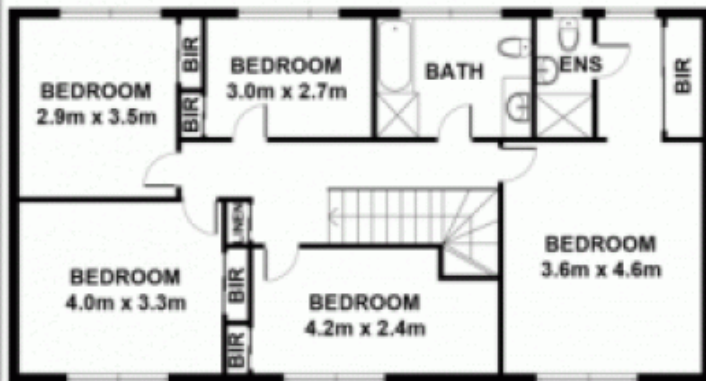

FIRST FLOOR