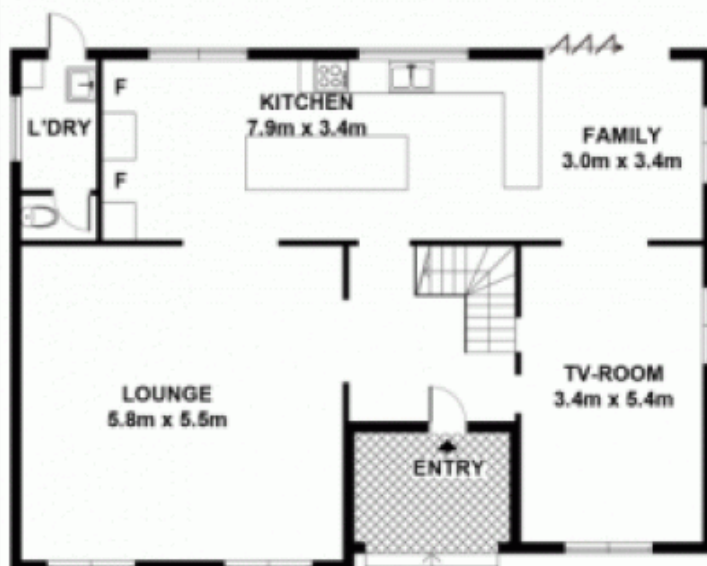

**8 Flitton Valley Close FRENCHS FOREST NSW**

5 2 2

Privately positioned and bathed in sunshine, this spacious family home is located in a lovely Cul-de-sac in a Natural leafy setting.

- Separate lounge, dining and family rooms
- Multiple indoor/outdoor entertaining areas
- Stunning gourmet kitchen with ample bench space and meals area
- Five bedrooms all with built-ins, ensuite, 3 wc's
- Ducted air-con upstairs, Double Garage, sunny level rear yard
- Fantastic home for the growing family

**GROUND FLOOR**

**SITE PLAN**