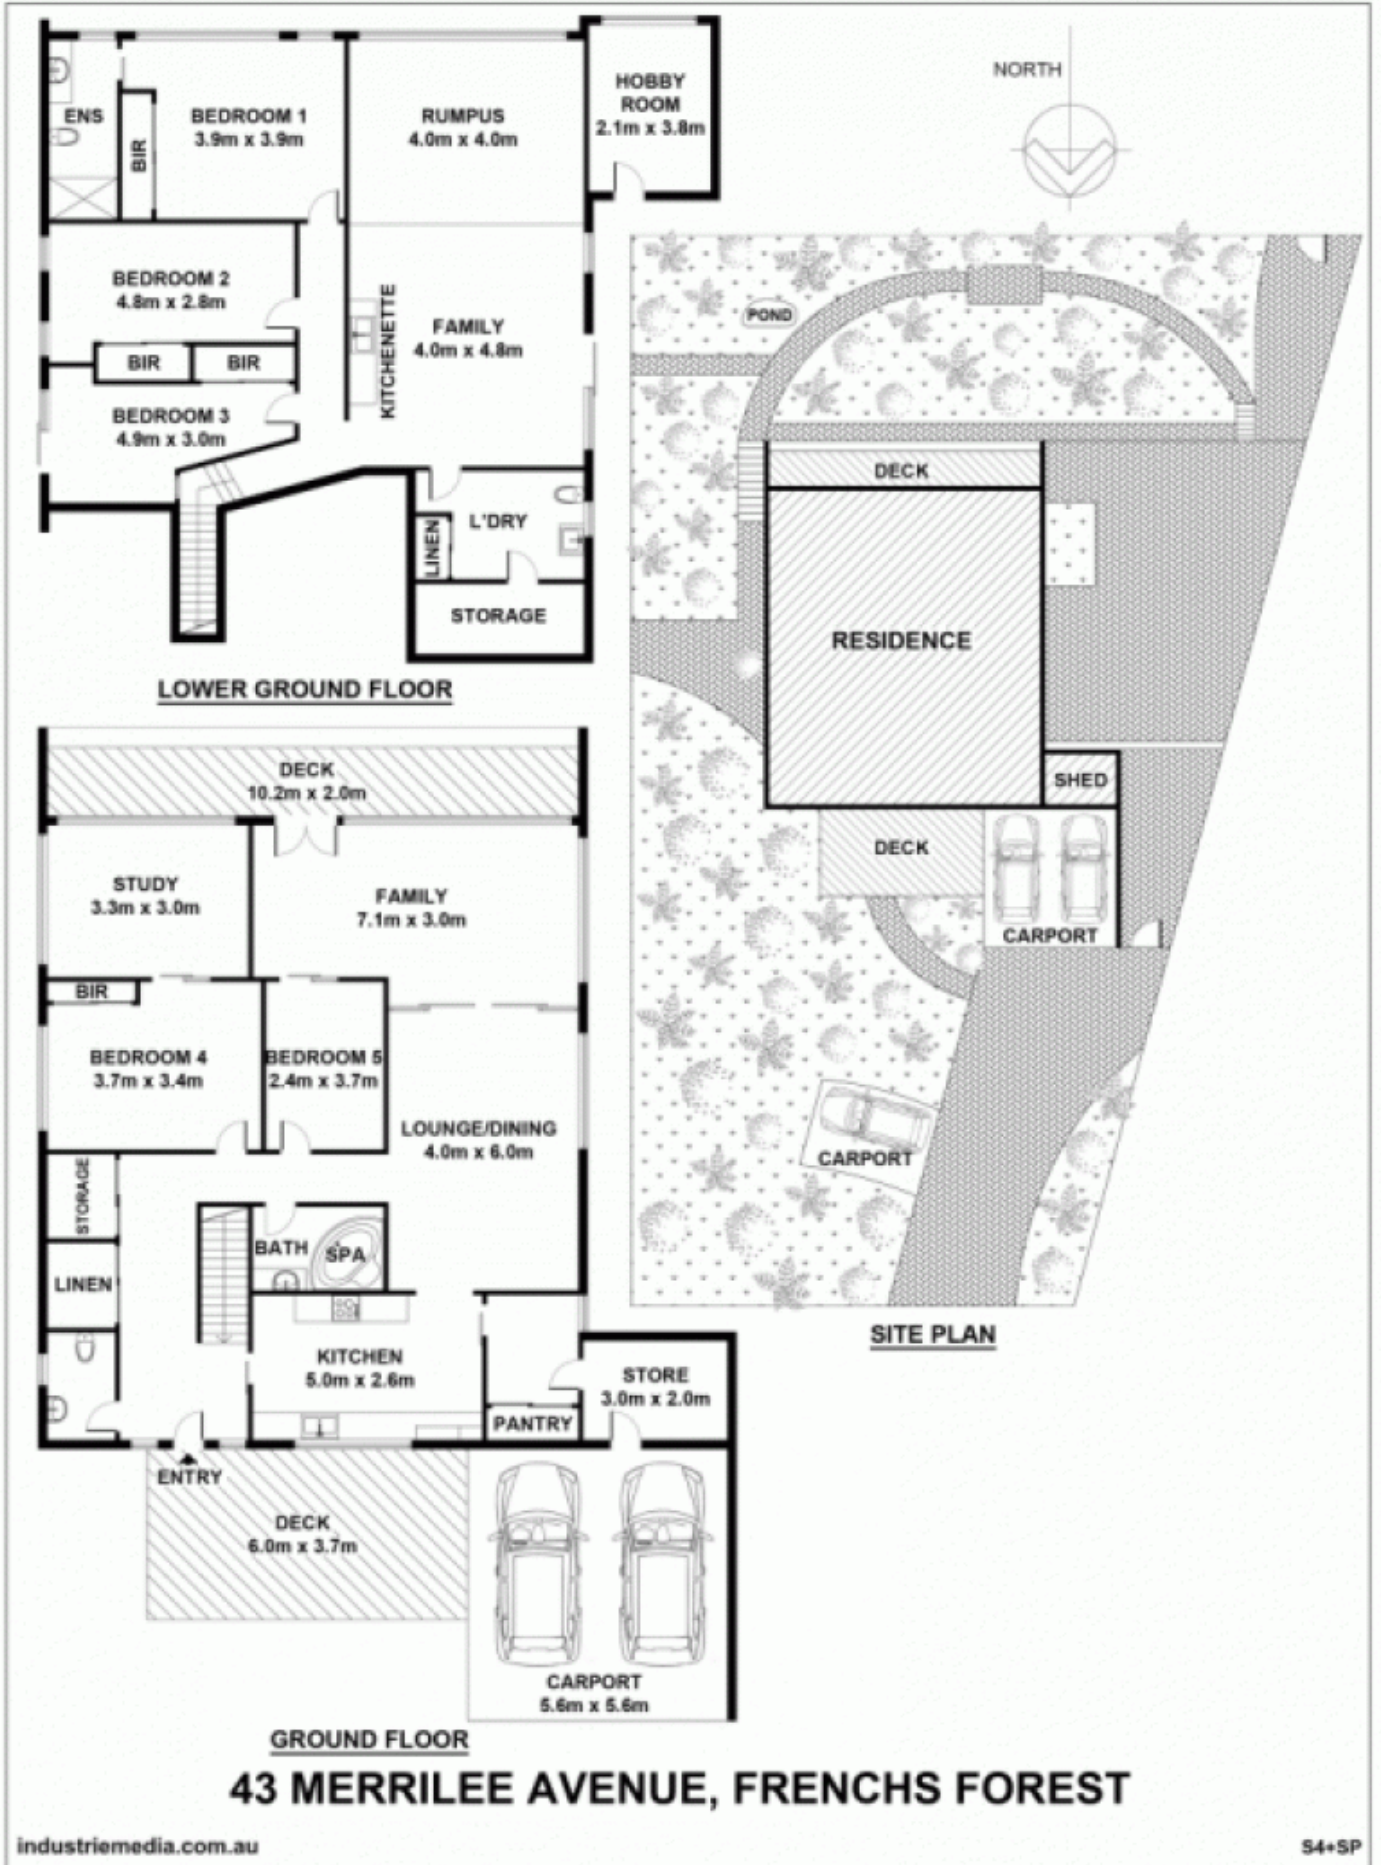

Stuart Bath
02 9452 3444

* DISCLAIMER: ALL DIMENSIONS ARE APPROXIMATE AND SHOULD ONLY BE USED AS A GUIDE. THEY ARE NOT TO SCALE AND NO LIABILITY WILL BE ACCEPTED.