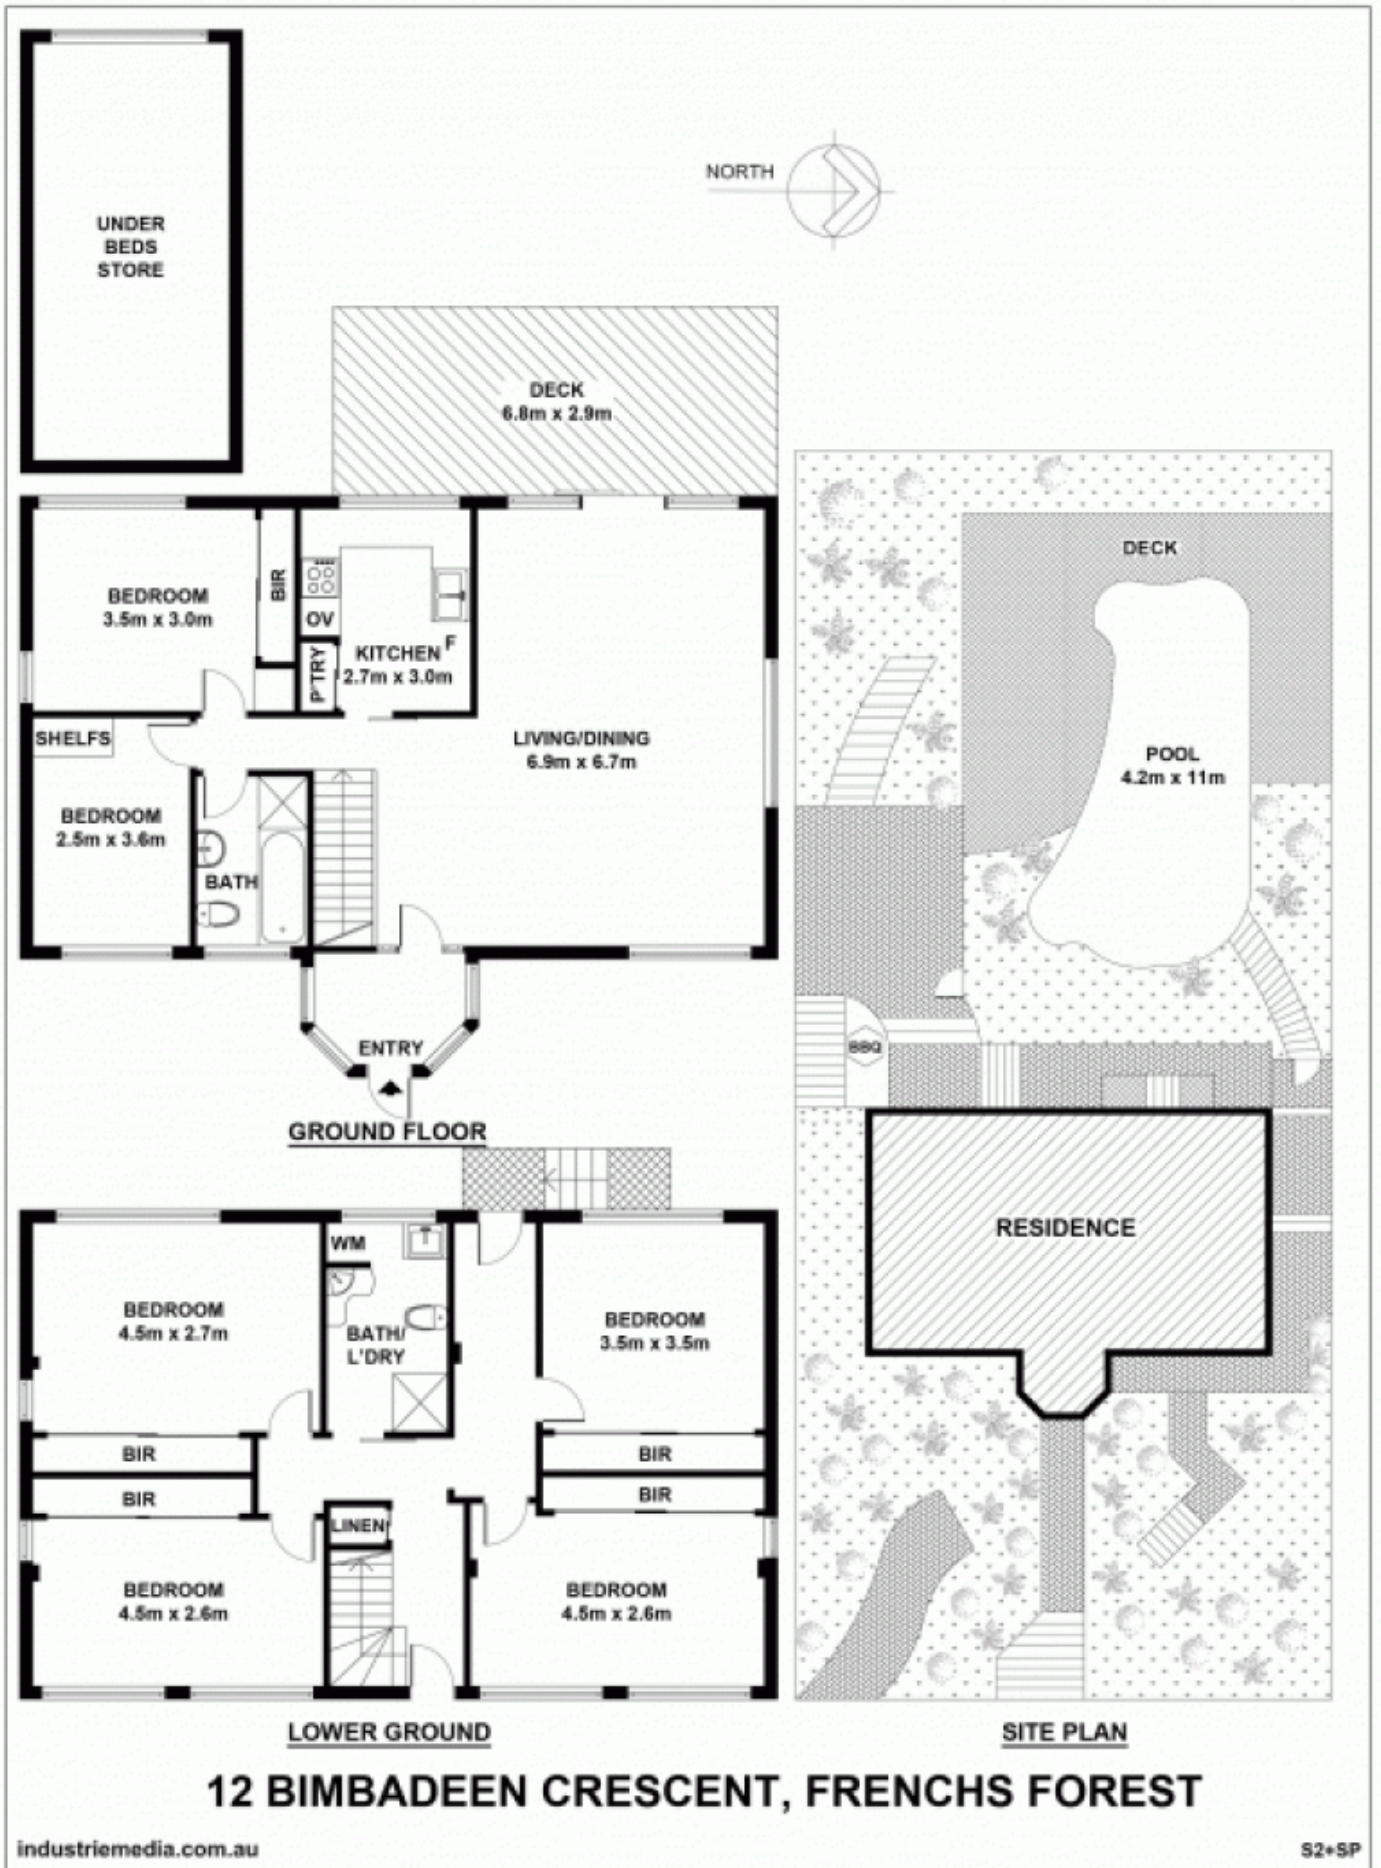

Stuart Bath
02 9452 3444

* DISCLAIMER: ALL DIMENSIONS ARE APPROXIMATE AND SHOULD ONLY BE USED AS A GUIDE. THEY ARE NOT TO SCALE AND NO LIABILITY WILL BE ACCEPTED.